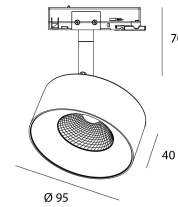

LITAO

Order reference

7105031

Light Source

LED type	SMD
Power	7W
Colour temperature	3000K
System output flux	850
LM/W	120
Lifetime	L80 B20 80.000H
Number of ON/OFF	>20 000

Power Supply

Power supply	AC230V
Dimmable	No

Product

Materials	Aluminium
Finish	Structured white
Dimensions in mm	95 x 40 x 70
Glow-wire test	650°
Operating temperature	-20°C / +40°C

Optics

Angles	40°
Optical system	Réflecteur dichroïque

Installation

Mounting	Adaptateur rail 1 allumage