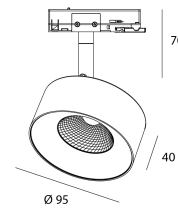

LITAO

Order reference

7105030

Light Source

LED type	SMD
Power	7W
Colour temperature	3000K
System output flux	850
LM/W	120
Lifetime	L80 B20 80.000H
Number of ON/OFF	>20 000

Power Supply

Dimmable	No

Product

Materials	Aluminium
Finish	Structured black
Dimensions in mm	95 x 40 x 70
Glow-wire test	650°
Operating temperature	-20°C / +40°C

Optics

Angles	40°
Optical system	Réflecteur dichroïque

Installation

Mounting	Adaptateur rail 1 allumage