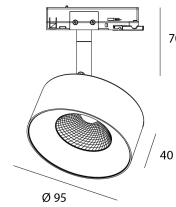

LITAO

Order reference

7105021

Light Source

LED type	SMD
Power	7W
Colour temperature	2700K
System output flux	830
LM/W	118
Lifetime	L80 B20 80.000H
Number of ON/OFF	>20 000

Power Supply

Dimmable	No

Product

Materials	Aluminium
Finish	Structured white
Dimensions in mm	95 x 40 x 70
Glow-wire test	650°
Operating temperature	-20°C / +40°C

Optics

Angles	40°
Optical system	Réflecteur dichroïque

Installation

Mounting	Adaptateur rail 1 allumage