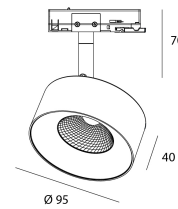

LITAO

Order reference

7105020

Light Source

LED type	SMD
Power	7W
Colour temperature	2700K
System output flux	830
LM/W	118
Lifetime	L80 B20 80.000H
Number of ON/OFF	>20 000

Power Supply

Power supply	AC230V
Dimmable	No

Product

Materials	Aluminium
Finish	Structured black
Dimensions in mm	95 x 40 x 70
Glow-wire test	650°
Operating temperature	-20°C / +40°C

Optics

Angles	40°
Optical system	Réflecteur dichroïque

Installation

Mounting	Adaptateur rail 1 allumage