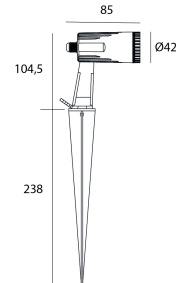

### Light Source

LED type	COB
LED brand	Epistar
Power	6W
Colour temperature	2700K
System output flux	170
LM/W	25,7

### Product

Materials	Aluminium
Finish	Black
Paint	Powder coating
Orientation	360
Dimensions in mm	Ø42 x 85 x 342,5
Operating temperature	-25 to 55