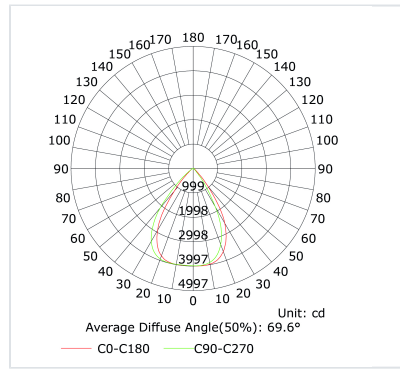

Courbe 3500K