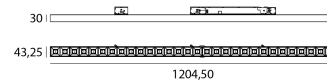

### Light Source

LED type	SMD
Power	35W
Colour temperature	2700K-3350K-4000K
System output flux	4200
LM/W	120
Lifetime	L90 B20 50.000H
Number of ON/OFF	>20 000