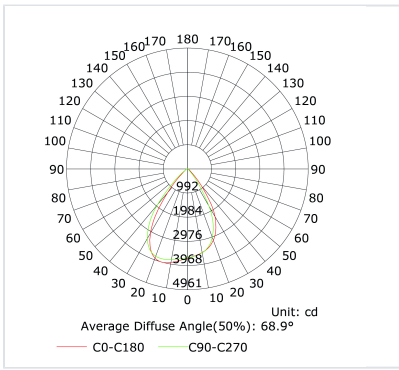

Courbe 3000K