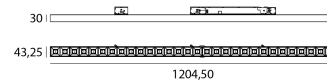

VELTO

Order reference

6750120

Light Source

LED type	SMD
Power	35W
Colour temperature	3000K-3500K-4000K
System output flux	4200
LM/W	120
Lifetime	L90 B20 50.000H
Number of ON/OFF	20 000

Power Supply

Power supply	AC230V
Driver	Incl.
Dimmable	No

Product

Materials	Aluminium + PC
Finish	Noir RAL9005
Paint	Powder coating
Dimensions in mm	1204,5x50x62m
Glow-wire test	650°
Operating temperature	-10°C / +45°C
Operating humidity	10% - 90%

Optics

Angles	70°
Optical system	Lentilles
Direction	Unidirectionnelle