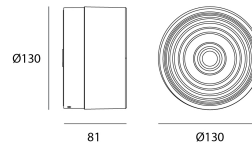

### Light Source

LED type	SMD
Power	6W
Colour temperature	2200K-2700K-3000K
Integrated selector	Colour temperature
System output flux	330
Lifetime	L80 B10 50.000H

### Product

Materials	Polycarbonate + glass
Finish	Matte black
Dimensions in mm	Ø130 x 77
Glow-wire test	850°C
Operating temperature	-20°C -50°C
Operating humidity	10%...90%RH