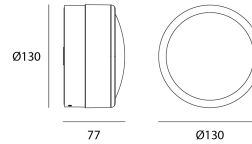

ELVO

Order reference

6426010

Light Source

LED type	SMD
Power	6W
Colour temperature	2200K-2700K-3000K
Integrated selector	Colour temperature
System output flux	370
Lifetime	L80 B10 50.000H

Optics

Angles	120°
Optical system	verre

Installation

Cable gland	Single

Power Supply

Power supply	AC230V
Driver	Integrated
Dimmable	Yes
Dimming method	TRIAC

Product

Materials	Polycarbonate + glass
Finish	Matte black
Dimensions in mm	Ø130 x 77
Glow-wire test	850°C
Operating temperature	-20°C -50°C
Operating humidity	10%...90%RH