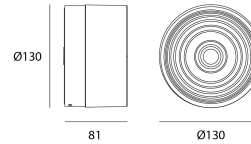

### Light Source

LED type	SMD
Power	6W
Colour temperature	2200K-2700K-3000K
Integrated selector	Colour temperature
System output flux	330
Lifetime	L80 B10 50.000H

### Product

Materials	Polycarbonate + glass
Finish	Matte black
Dimensions in mm	Ø130 x 77
Glow-wire test	850°C
Operating temperature	-20°C -50°C
Operating humidity	10% - 90%