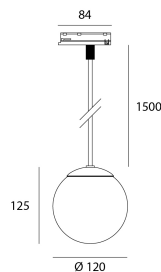

## PERLO

Order reference

**6425761**

### Product

Materials	Aluminum + glass
Finish	Structured black
Paint	Powder coating
Dimensions in mm	Ø120 x 1645
Operating temperature	-20°C / +40°C