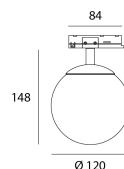

PERLO

Order reference

6425731

Light Source

| | |
|--------------------|-------|
| LED type | COB |
| LED brand | TYF |
| Power | 6W |
| Colour temperature | 3000K |
| System output flux | 570 |
| LM/W | 300 |
| Density (LED/m) | 50 |

Power Supply

| | |
|----------------|--------|
| Power supply | AC230V |
| Driver | Incl. |
| Dimmable | Yes |
| Dimming method | TRIAC |

Product

| | |
|-----------------------|------------------|
| Materials | Aluminum + glass |
| Finish | Structured white |
| Paint | Powder coating |
| Dimensions in mm | Ø120 x 148 |
| Operating temperature | -20°C / +40°C |

Optics

| | |
|----------------|-------------|
| Angles | 240° |
| Optical system | Verre givré |

Installation

| | |
|----------|----------------------------|
| Mounting | Adaptateur rail 1 allumage |
|----------|----------------------------|