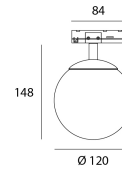

PERLO

Order reference

6425730

Light Source

LED type	COB
LED brand	TYF
Power	6W
Colour temperature	3000K
Nominal LED flux	570
System output flux	300
LM/W	50

Power Supply

Power supply	AC230V
Driver	Incl.
Dimmable	Yes
Dimming method	TRIAC

Product

Materials	Aluminum + glass
Finish	Structured black
Paint	Powder coating
Dimensions in mm	Ø120 x 148
Operating temperature	-20°C - 40°C

Optics

Angles	240°
Optical system	Verre givré

Installation

Mounting	Adaptateur rail 1 allumage
----------	----------------------------