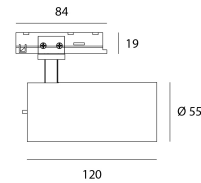

ZENO

Order reference

6425401

Light Source

LED type	COB
LED brand	Evercore
Power	11
Colour temperature	2700K-3000K
Integrated selector	Colour temperature
System output flux	750 - 770lm
Lifetime	L80 B20 40.000H

Power Supply

Power supply	AC230V
Dimmable	Yes
Dimming method	TRIAC

Product

Materials	Aluminium
Finish	Structured white
Paint	Powder coating
Orientation	Vertical 355° - 90° Horizontal
Dimensions in mm	Ø55x120 (tube)
Glow-wire test	650°
Operating temperature	-20°C / +40°C

Optics

Angles	36°
Optical system	Lentille

Installation

Mounting	Adaptateur rail 1 allumage