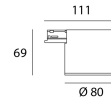

BOBO

Order reference

6425331

Light Source

LED type	COB
LED brand	TYF
Power	8W
Colour temperature	3000K
Nominal LED flux	690
System output flux	500
LM/W	62,5

Power Supply

Power supply	AC230V
Driver	Incl.
Dimmable	Yes
Dimming method	TRIAC

Product

Materials	Aluminium
Finish	Structured white
Dimensions in mm	111 x 80 x 69
Operating temperature	-20°C / 40°C

Optics

Angles	50°
Optical system	Lentilles

Installation

Mounting	Adaptateur rail 1 allumage