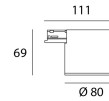

BOBO

Order reference

6425321

Light Source

LED type	COB
LED brand	TYF
Power	8W
Colour temperature	2700K
Nominal LED flux	640
System output flux	430
LM/W	57,5

Power Supply

Power supply	AC230V
Driver	Incl.
Dimmable	Yes
Dimming method	TRIAC

Product

Materials	Aluminium
Finish	Structured white
Dimensions in mm	111 x 80 x 69
Operating temperature	-20°C / 40°C

Optics

Angles	50°
Optical system	Lentilles

Installation

Mounting	Adaptateur rail 1 allumage