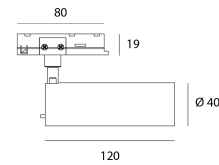

ZENO

Order reference

6425201

Light Source

LED type	COB
LED brand	Evercore
Power	5
Colour temperature	2700K-3000K
Integrated selector	Colour temperature
System output flux	440 - 450lm
Lifetime	L80 B20 40.000H

Power Supply

Power supply	AC230V
Dimmable	Yes
Dimming method	TRIAC

Product

Materials	Aluminium
Finish	Structured white
Paint	Powder coating
Orientation	Vertical 355° - 90° Horizontal
Dimensions in mm	Ø40x120 (tube)
Glow-wire test	650°
Operating temperature	-20°C / +40°C

Optics

Angles	36°
Optical system	Lentille

Installation

Mounting	Adaptateur rail 1 allumage