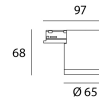

BOBO

Order reference

6425121

Light Source

LED type	COB
LED brand	TYF
Power	4W
Colour temperature	2700K
Nominal LED flux	300
System output flux	190
LM/W	47,5
Lifetime	L80 B10 50.000H

Power Supply

Power supply	AC230V
Driver	Incl.
Dimmable	Yes
Dimming method	TRIAC

Product

Materials	Aluminium
Finish	Structured white
Dimensions in mm	97 x 65 x 68
Operating temperature	-20°C / 40°C

Optics

Angles	40°
Optical system	Lentilles

Installation

Mounting	Adaptateur rail 1 allumage