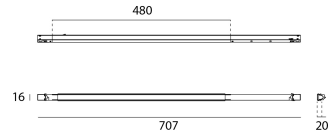

FILIO

Order reference

6415551

Light Source

LED type	SMD
Power	14W
Colour temperature	3000K
System output flux	2000
LM/W	120
Lifetime	L80 B20 50.000H

Power Supply

Power supply	AC230V
Driver	Incl.
Dimmable	No

Product

Materials	Aluminium
Finish	Matte white
Paint	Powder coating
Dimensions in mm	707 x 16 x 19,53
Glow-wire test	650°C
Operating temperature	-20°C / +35°C

Optics

Angles	80°
Optical system	Diffuseur dépoli
Direction	Unidirectionnelle

Installation

Mounting	Adaptateur rail 1 allumage