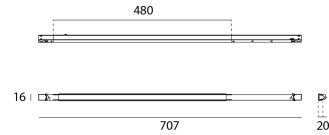

FILIO

Order reference

6415550

Light Source

LED type	SMD
Power	14W
Colour temperature	3000K
System output flux	2000
LM/W	120
Lifetime	L80 B10 50.000H

Power Supply

Power supply	AC230V
Driver	Incl.
Dimmable	No

Product

Materials	Aluminium
Finish	Matte black
Paint	Powder coating
Dimensions in mm	707 x 16 x 19,53
Glow-wire test	650°C
Operating temperature	-20°C / +35°C

Optics

Angles	80°
Optical system	Diffuseur dépoli
Direction	Unidirectionnelle

Installation

Mounting	Adaptateur rail 1 allumage