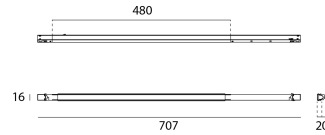

FILIO

Order reference

6415450

Light Source

LED type	SMD
Power	14W
Colour temperature	2700K
System output flux	1800
LM/W	120
Lifetime	L80 B20 50.000H

Power Supply

Power supply	AC230V
Driver	Incl.
Dimmable	No

Product

Materials	Aluminium
Finish	Matte black
Paint	Powder coating
Dimensions in mm	707 x 16 x 19,53
Glow-wire test	650°C
Operating temperature	-20°C / +35°C

Optics

Angles	80°
Optical system	Diffuseur dépoli
Direction	Unidirectionnelle

Installation

Mounting	Adaptateur rail 1 allumage