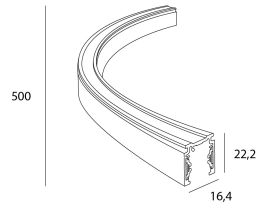

TENO CIRCLE

Order reference

6411231

Product

Materials	Aluminium
Finish	Structured white
Dimensions in mm	16,4 x 22,2 - rayon 500 mm