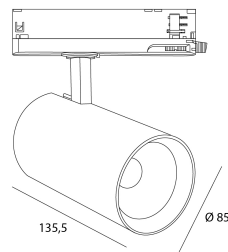

FONDO

Order reference

6350320

Light Source

LED type	CSP
Power	30W
Integrated selector	Colour temperature
Nominal LED flux	2400
System output flux	865 - 1180 - 1500 - 1575 - 1845
LM/W	57
Lifetime	L80 B20 50.000H

Power Supply

Power supply	AC230V
Driver	Integrated
Driver current	700mA
Dimmable	No

Product

Materials	Aluminium
Finish	Matte black
Paint	Powder coating
Dimensions in mm	Ø85x135,5
Operating temperature	-30°C / 45°C
Operating humidity	25% - 75%