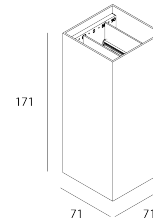

CATANO

Order reference

6300022

Light Source

LED type	SMD
Power	2 x 6W
Colour temperature	2700K-3350K-4000K
Integrated selector	Colour temperature
System output flux	2 x 198
Lifetime	L80 B20 50.000H

Power Supply

Power supply	AC230V
Driver	Integrated
Dimmable	No

Product

Materials	Aluminium
Finish	Corten
Paint	Powder coating
Dimensions in mm	71 x 71 x 171
Operating temperature	-20°C / +50°C

Optics

Angles	Ajustable 0° - 90°
Direction	Bidirectionnelle