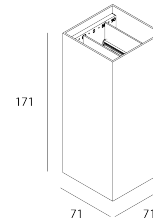

CATANO

Order reference

6300021

Light Source

| | |
|---------------------|--------------------|
| LED type | SMD |
| Power | 2 x 6W |
| Colour temperature | 2700K-3350K-4000K |
| Integrated selector | Colour temperature |
| System output flux | 2 x 198 |
| Lifetime | L80 B20 50.000H |

Power Supply

| | |
|--------------|------------|
| Power supply | AC230V |
| Driver | Integrated |
| Dimmable | No |

Product

| | |
|-----------------------|------------------|
| Materials | Aluminium |
| Finish | Structured white |
| Paint | Powder coating |
| Dimensions in mm | 71 x 71 x 171 |
| Operating temperature | -20°C / +50°C |

Optics

| | |
|-----------|--------------------|
| Angles | Ajustable 0° - 90° |
| Direction | Bidirectionnelle |

Installation

| | |
|-------------|--------|
| Connection | Wago |
| Cable gland | Double |