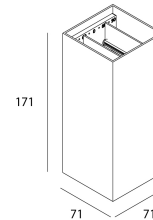

CATANO

Order reference

6300020

Light Source

LED type	SMD
Power	2 x 6W
Colour temperature	2700K-3350K-4000K
Integrated selector	Colour temperature
System output flux	2 x 198
Lifetime	L80 B20 50.000H

Power Supply

Power supply	AC230V
Driver	Integrated
Dimmable	No

Product

Materials	Aluminium
Finish	Structured anthracite
Paint	Powder coating
Dimensions in mm	71 x 71 x 171
Operating temperature	-20°C / +50°C

Optics

Angles	Ajustable 0° - 90°
Direction	Bidirectionnelle