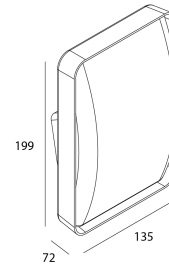

MAJO

Order reference

6300011

Light Source

LED type	SMD
Power	10W
Colour temperature	3000K
System output flux	750
Lifetime	L80 B20 50.000H

Power Supply

Power supply	AC230V
Driver	Integrated DOB driver
Dimmable	No

Product

Materials	Aluminium + PC
Finish	Structured black
Paint	Powder coating
Dimensions in mm	135 x 72 x 199
Operating temperature	-20°C / +50°C

Optics

Optical system	polycarbonate opale
----------------	---------------------