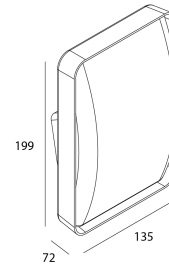

MAJO

Order reference

6300010

Light Source

LED type	SMD
Power	10W
Colour temperature	3000K
System output flux	750
Lifetime	L80 B20 50.000H

Power Supply

Power supply	AC230V
Driver	Integrated DOB driver
Dimmable	No

Product

Materials	Aluminium + PC
Finish	Structured white
Paint	Powder coating
Dimensions in mm	135 x 72 x 199
Operating temperature	-20°C / +50°C

Optics

Optical system	polycarbonate opale
----------------	---------------------