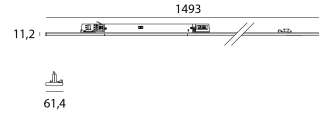

ARCO

Order reference

6290561

Light Source

LED type	SMD
Power	45 - 50 - 55 - 60W
Colour temperature	3000K-4000K-5000K
Integrated selector	Colour temperature + Power
System output flux	8340 lm - 9060 lm - 8460 lm (60W)
Lifetime	L80 B20 100.000H

Optics

Angles	90°
Optical system	Lentille

Power Supply

Power supply	AC230V
Driver	Integrated
Dimmable	No

Product

Materials	Acier
Paint	Powder coating
Dimensions in mm	1493 x 61,4 x 41,7
Glow-wire test	650°C
Operating temperature	-25°C -40°C
Operating humidity	10% - 85%