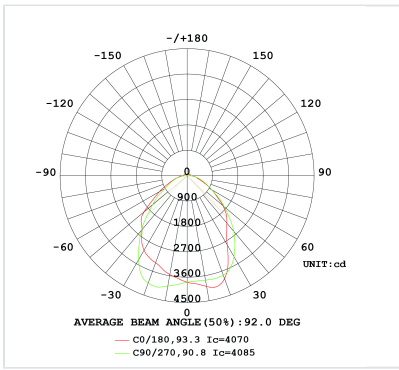

ARCO

Order reference

6290561

Light Source

LED type	SMD
Power	45 - 50 - 55 - 60W
Colour temperature	3000K-4000K-5000K
Integrated selector	Colour temperature + Power
System output flux	8340 lm - 9060 lm - 8460 lm (60W)
Lifetime	L80 B20 100.000H

Optics

Angles	90°
Optical system	Lentille

Power Supply

Power supply	AC230V
Driver	Integrated
Dimmable	No

Product

Materials	Acier
Paint	Powder coating
Dimensions in mm	1493 x 61,4 x 41,7
Glow-wire test	650°C
Operating temperature	-25°C -40°C
Operating humidity	10% - 85%

Courbe 4000K

Courbe 5000K