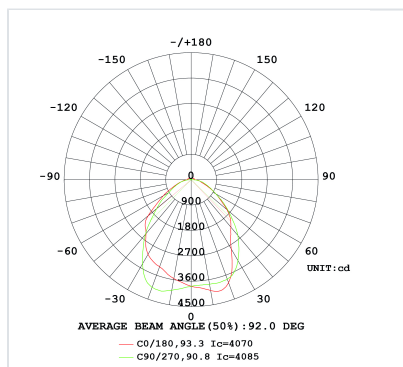

ARCO

Order reference

6290560

Light Source

LED type	SMD
Power	45 - 50 - 55 - 60W
Colour temperature	3000K-4000K-5000K
Integrated selector	Colour temperature + Power
System output flux	8340 lm - 9060 lm - 8460 lm (60W)
Lifetime	L80 B20 100.000H

Optics

Angles	90°
Optical system	Lentille

Courbe 4000K

Courbe 5000K