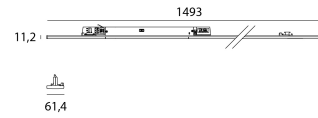

ARCO

Order reference

6290560

Light Source

LED type	SMD
Power	45 - 50 - 55 - 60W
Colour temperature	3000K-4000K-5000K
Integrated selector	Colour temperature + Power
System output flux	8340 lm - 9060 lm - 8460 lm (60W)
Lifetime	L80 B20 100.000H

Power Supply

Power supply	AC230V
Driver	Integrated
Dimmable	No

Product

Materials	Acier
Paint	Powder coating
Dimensions in mm	1493 x 60
Glow-wire test	650°C
Operating temperature	10% - 90%
Operating humidity	10% - 85%