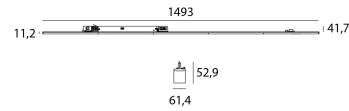

### Light Source

LED type	SMD
Power	45 - 50 - 55 - 60W
Colour temperature	3000K-4000K-5000K
Integrated selector	Colour temperature + Power
System output flux	8340 lm - 9060 lm - 8460 lm (60W)
Lifetime	L80 B20 100.000H