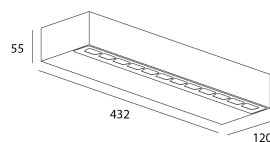

TERAZO

Order reference

6272040

Light Source

LED type	SMD
Power	20W-40W
Colour temperature	2200K-3000K-4000K
Integrated selector	Colour temperature + Power
System output flux	1497-2986lm
LM/M	80
Lifetime	L80 B20 50.000H

Power Supply

Power supply	AC230V
Driver	Integrated
Dimmable	Yes
Dimming method	1~10V

Product

Materials	Aluminium
Finish	Structured anthracite
Dimensions in mm	432x120x55
Operating temperature	-20°C / +50°C
Protection	UV

Optics

Angles	Asymétrique 135°x50°
Optical system	Diffuseur verre sablé
Direction	Bidirectionnelle

Installation

Mounting	Vis
Cable gland	Double