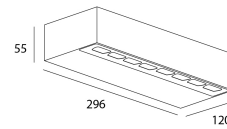

TERAZO

Order reference

6272031

Light Source

LED type	SMD
Power	15/30W
Colour temperature	2200K-3000K-4000K
Integrated selector	Colour temperature + Power
System output flux	1111-2145lm
LM/W	80
Lifetime	L80 B20 50.000H

Power Supply

Power supply	AC230V
Driver	Integrated
Dimmable	Yes
Dimming method	1~10V

Product

Materials	Aluminium
Finish	Structured white
Dimensions in mm	296x120x55
Operating temperature	-20°C / +50°C
Protection	UV

Optics

Angles	Asymétrique 135°x50°
Optical system	Diffuseur verre sablé
Direction	Bidirectionnelle

Installation

Mounting	Vis
Cable gland	Double