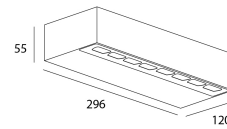

TERAZO

Order reference

6272030

Light Source

LED type	SMD
Power	15/30W
Colour temperature	2200K-3000K-4000K
Integrated selector	Colour temperature + Power
System output flux	1111-2145lm
LM/W	80
Lifetime	L80 B20 50.000H

Power Supply

Power supply	AC230V
Driver	Integrated
Dimmable	Yes
Dimming method	1~10V

Product

Materials	Aluminium
Finish	Structured anthracite
Dimensions in mm	296x120x55
Operating temperature	-20°C / +50°C
Protection	UV

Optics

Angles	Asymétrique 135°x50°
Optical system	Diffuseur verre sablé
Direction	Bidirectionnelle

Installation

Mounting	Vis
Cable gland	Double