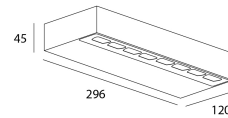

TERAZO

Order reference

6271031

Light Source

LED type	SMD
Power	15W-30W
Colour temperature	2200K-3000K-4000K
System output flux	1081-2163 lm
LM/W	67
Lifetime	L80 B10 50.000H

Power Supply

Power supply	AC230V
Driver	Integrated
Dimmable	Yes
Dimming method	1~10V

Product

Materials	Aluminium
Finish	Structured white
Dimensions in mm	296x120x45
Operating temperature	-20°C / +50°C
Protection	UV

Optics

Angles	Asymétrique 135°x50°
Optical system	Diffuseur verre sablé

Installation

Mounting	Vis
Cable gland	Double