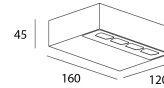

TERAZO

Order reference

6271011

Light Source

LED type	SMD
Power	5W-10W
Colour temperature	2200K-3000K-4000K
Integrated selector	Colour temperature + Power
System output flux	446-893 lm
Lifetime	L80 B20 50.000H

Power Supply

Power supply	AC230V
Driver	Integrated
Dimmable	Yes
Dimming method	1~10V

Product

Materials	Aluminium
Finish	Structured white
Dimensions in mm	160x120x45
Operating temperature	-20°C / +50°C
Protection	UV

Optics

Angles	Asymétrique 135°x50°
Optical system	Diffuseur verre sablé

Installation

Mounting	Vis
Cable gland	Double