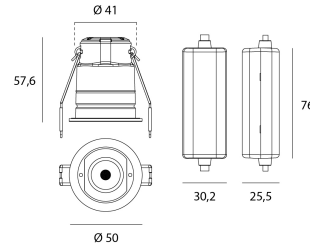

MINO

Order reference

6200105

Light Source

LED type	COB
Power	6W
Colour temperature	2700K-3000K-4000K
Integrated selector	Colour temperature
System output flux	364 - 412 - 430 lm
Lifetime	L80 B20 70.000H
Number of ON/OFF	100 000

Power Supply

Power supply	AC230V
Driver	Incl.
Dimmable	Yes
Dimming method	TRIAC

Product

Materials	Aluminium + PC
Finish	Matte white
Shape	Round
Dimensions in mm	Ø50x57,6
Glow-wire test	650°
Operating temperature	-20°C / +40°C

Optics

Angles	30°
Optical system	Lentille

Installation

Mounting	Ressorts
Recessed mounting	Ø42mm
Connection	Bornier automatique avec repiquage
Coverable	All insulation types