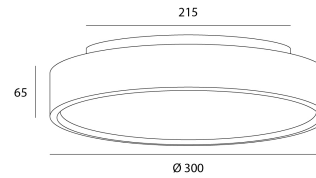

### Light Source

LED type	SMD
Power	30W
Colour temperature	2700K-3000K-4000K
Integrated selector	Colour temperature
System output flux	3000
Lifetime	L80 B20 50.000H

### Product

Materials	ASB
Finish	Black
Dimensions in mm	Ø300x65
Operating temperature	-20° - +40°