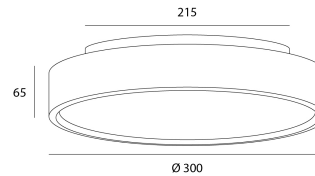

CALEO

Order reference

6074030

Light Source

LED type	SMD
Power	30W
Colour temperature	2200K-3000K-4000K
Integrated selector	Colour temperature
System output flux	3000
Lifetime	L80 B20 50.000H

Power Supply

Power supply	AC230V
--------------	--------

Product

Materials	ASB
Finish	White
Dimensions in mm	Ø300x65
Operating temperature	-20° - +40°

Optics

Angles	160°
--------	------

Installation

Mounting	Aucune fixation apparente
Connection	Connecteurs rapides