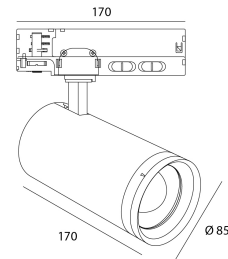

FASIO

Order reference

6063031

Light Source

LED type	COB
LED brand	Bridgelux
Power	20-25-30W
Colour temperature	3000K-3500K-4000K
Integrated selector	Colour temperature + Power
System output flux	1500 - 1875 - 2250lm
Lifetime	L70 B50 50.000H

Power Supply

Power supply	AC230V
Driver	Integrated
Dimmable	Yes
Dimming method	TRIAC

Product

Materials	Aluminium
Finish	Structured black
Paint	Powder coating
Orientation	Vertical 355° - 90° Horizontal
Dimensions in mm	Ø85 x 170
Glow-wire test	650°C
Operating temperature	-25°C +45°C
Operating humidity	40% - 70%

Optics

Angles	15° à 55°
Optical system	Lentille

Installation

Mounting	Adaptateur rail 3 allumages
----------	-----------------------------