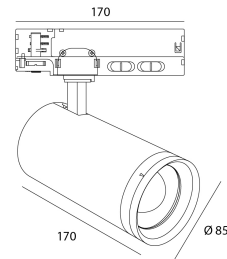

FASIO

Order reference

6063030

Light Source

LED type	COB
LED brand	Bridgelux
Power	20-25-30W
Colour temperature	3000K-3500K-4000K
Integrated selector	Colour temperature + Power
System output flux	1500 - 1875 - 2250lm
Lifetime	L70 B50 50.000H

Power Supply

Power supply	AC230V
Driver	Integrated
Dimmable	Yes
Dimming method	TRIAC

Product

Materials	Aluminium
Finish	Structured white
Paint	Powder coating
Orientation	Vertical 355° - 90° Horizontal
Dimensions in mm	Ø85 x 170
Glow-wire test	650°C
Operating temperature	-25°C -45°C
Operating humidity	40% - 70%

Optics

Angles	15° à 55°
Optical system	Lentille

Installation

Mounting	Adaptateur rail 3 allumages
----------	-----------------------------