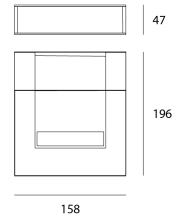

BIDI applique

Order reference

2005104

Light Source

LED type	COB
Power	2 x 12W
Colour temperature	3000K
System output flux	2x1271 lm

Power Supply

Power supply	AC230V
Dimmable	No

Product

Materials	Die-cast aluminum with anti-oxidation pretreatment
Finish	Structured black
Dimensions in mm	47 x 196 x 158 mm

Optics

Angles	45x85°
Optical system	Réflecteur symétrique
Direction	Bidirectionnelle