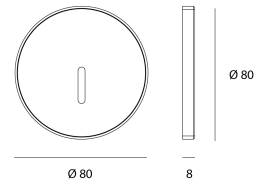

WALO MODULE MURAL (copie)

Order reference

1411154

Product

Materials	Polycarbonate + glass
Finish	Black
Shape	Round
Diameter	80