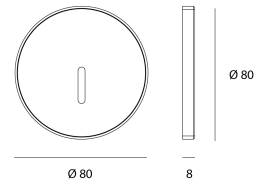

WALO MODULE MURAL (copie)

Order reference

1411151

Product

Materials	Polycarbonate + glass
Finish	White
Shape	Round
Diameter	80 mm