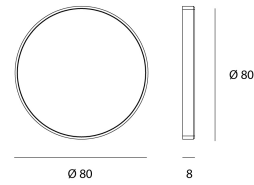

WALO MODULE MURAL (copie)

Order reference

1411144

Product

Materials	Polycarbonate + glass
Finish	Black
Shape	Round
Diameter	80 mm