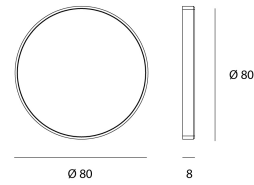

### Product

Materials	Polycarbonate + glass
Finish	White
Shape	Round
Diameter	80 mm