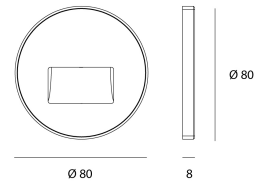

### Product

Materials	Polycarbonate + glass
Finish	Black
Shape	Round
Diameter	80 mm