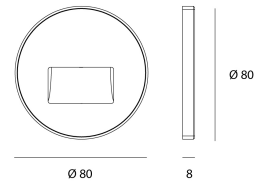

WALO MODULE MURAL (copie)

Order reference

1411121

Product

Materials	Polycarbonate + glass
Finish	White
Shape	Round
Diameter	80 mm